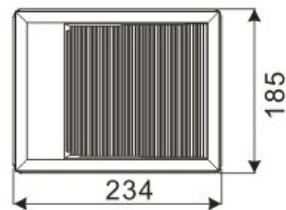

LED Recessed Lighting – LR-R00141

Model No.	LR-R00141
LED Type	5mm
LED Q'TY.	27
Beam Angle	-
Minimum luminous flux(lm)	135
Voltage	120-240V
LED Watt	2.2W
Environmental Temperature	- 20°C~60°C
Environmental Humidity	0%-95%
Safety Class	II
Safety Type	IP65
Material	Aluminium
Driver	Included